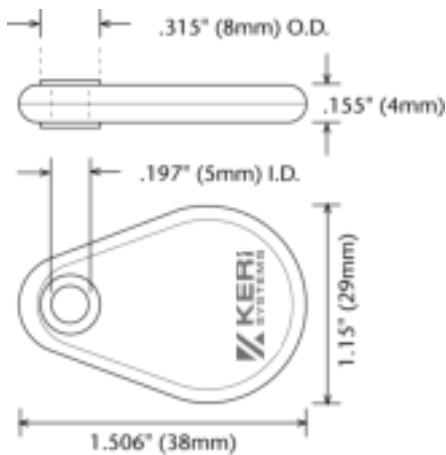

# MS-Series™ Proximity Key Tags & Patches

DATA SHEET - Page 2 of 2

**PKT-10X Proximity Key Ring Tag**

**AP-10X Adhesive Proximity Patch**

**Specifications:**

**Read Range\*:**

MS-3000 up to 2 inches (5 cm)  
 MS-4000 up to 1 inch (2.5 cm)  
 MS-5000 up to 4 inches (10 cm)  
 MS-7000 up to 7 inches (18 cm)

**Size:**

L = 1.51, W = 1.15, T = 0.155 inches  
 Approx. 38 x 29 x 4 mm

**Weight:**

0.16 oz  
 (4.5 g)

**Material:**

ABS body, brass eyelet

**Frequency:**

125 KHz excitation /  
 62.5 KHz return

**Specifications:**

**Read Range\*:**

MS-3000 up to 2 inches (5 cm)  
 MS-4000 up to 1 inch (2.5 cm)  
 MS-5000 up to 4 inches (10 cm)  
 MS-7000 up to 7 inches (18 cm)

**Size:**

D = 0.980, T = 0.065 inches  
 Approx. 24.89 x 1.65 mm